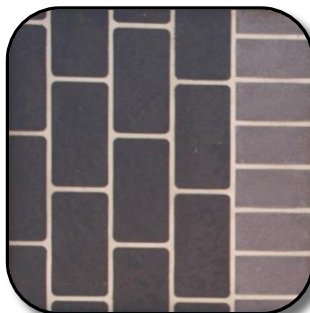

Rosette

Rosette

Convict Rock (Bluestone)

European Fan (Salmon)

Cobble Brick Edge & Tile Edge

10" Regal & Soldier Course Boarder (Charcoal & Grey)

265mm Tile & Soldier Course Boarder (Grey & Off White)

Bush Rock Edge & Brick Edge