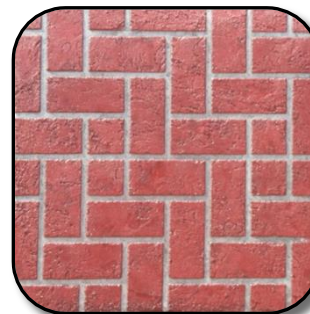

Grey - Terracotta (Rel)

Marigold - Bluestone (Rel)

Bluestone / Black (Rel)

Off White / Bluestone (Rel)

Terracotta / Bluestone (Rel)

Tan / Choc Brown (Rel)

Black / Neutral (Rel)

Stencil Pattern Displays

Bush Rock (Charcoal)

265mm Tile (Marigold)

8" Tile (Buff)

Cobble Fan (Charcoal)

10" Regal (Burnt Red)

Cobble Brick (Charcoal)

Herringbone (Brick Red)

Running Bond (Dark Coral)

Rosette

Rosette

Convict Rock (Bluestone)

European Fan (Salmon)

Cobble Brick Edge & Tile Edge

10" Regal & Soldier Course Boarder (Charcoal & Grey)

265mm Tile & Soldier Course Boarder (Grey & Off White)

Bush Rock Edge & Brick Edge